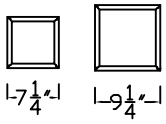

# RBP Standard Column Wraps

Plain (P)      OG Applied \*(O)      Recessed Panel\* (C)

RBP Standard Trim

Tuscan Trim

	7 1/4"	9 1/4"
Plain (P)		
OG Applied Panel* (O)		
OG Recessed Panel* (S)		
Recessed Panel no OG* (C)		
Raised Panel* (L)		
Raised Panel 2* (R)		
Fluted* (F)		