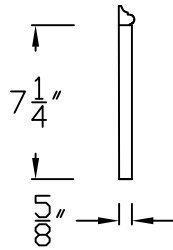

# RBP Standard Column Wraps

Plain (P)      OG Applied \*(O)      Recessed Panel\* (C)

RBP Standard Trim

Tuscan Trim

	7 1/4"	9 1/4"
Plain (P)		
OG Applied Panel* (O)		
OG Recessed Panel* (S)		
Recessed Panel no OG* (C)		
Raised Panel* (L)		
Raised Panel 2* (R)		
Fluted* (F)		