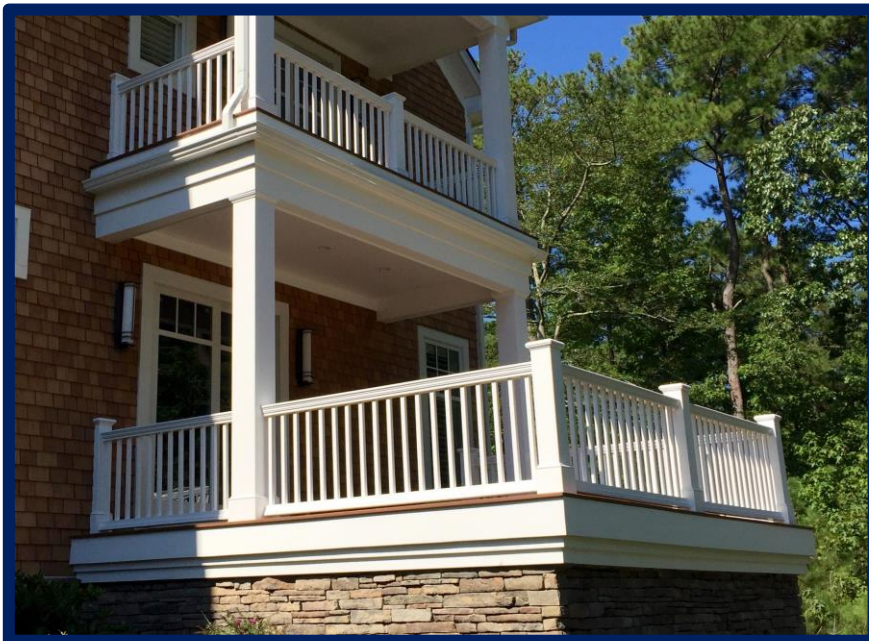

PRO RAIL PREMIUM by RBP

Fully Assembled ~ Ready To Hang ~ Super Strong

- ~ Easy Installation*
- ~ Aluminum Reinforced*
- ~ Stunning Curb Appeal*
- ~ Concealed Alum Brackets*
- ~ Stainless Fasteners*
- ~ 36" or 42" Finished Heights*
- ~ Paintable*
- ~Extremely Strong*