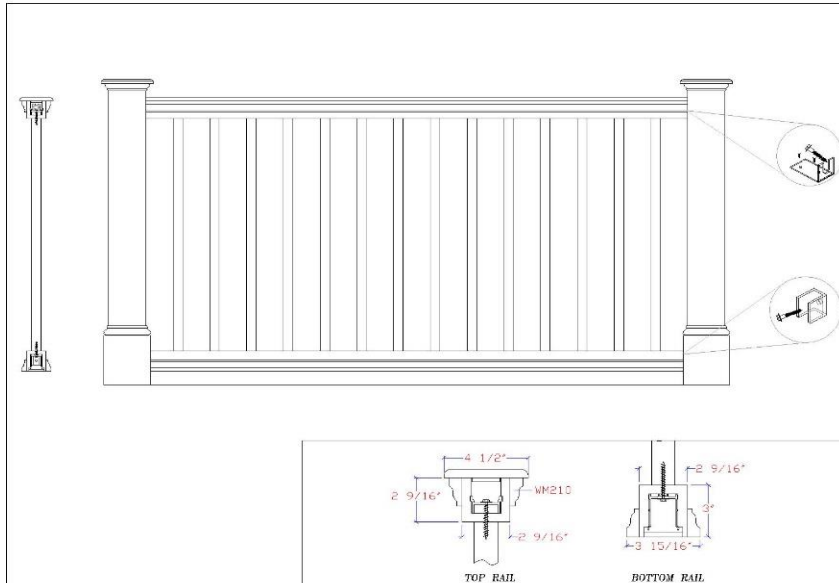

PRO RAIL PREMIUM by RBP

Fully Assembled ~ Ready To Hang ~ Super Strong

- ~ Easy Installation*
- ~ Aluminum Reinforced*
- ~ Stunning Curb Appeal*
- ~ Concealed Alum Brackets*
- ~ Stainless Fasteners*
- ~ 36" or 42" Finished Heights*
- ~ Paintable*
- ~Extremely Strong*

- ~ RBP Pro Rail Premium Arrives Fully Assembled and is Easily Installed*
- ~ RBP Pro Rail Premium Can be Pre-Cut to Your Field Measurements*

Ph: (302) 495-7092 Fax: (302) 495-7109 Email: orders@rbpinc.net