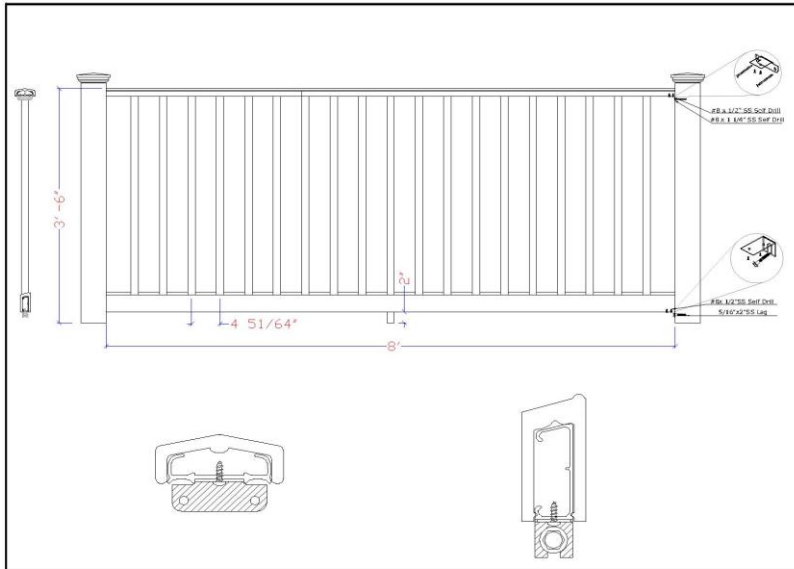

PRO RAIL by RBP

Fully Assembled ~ Ready To Hang ~ Super Strong

- ~ Easy Installation*
- ~ Aluminum Reinforced*
- ~ Clean Traditional Look*
- ~ Solid Installed Feel*
- ~ Stainless Brackets / Fasteners*
- ~ 36" or 42" Finished Heights*
- ~ Paintable*
- ~ No Squeaky Pickets*

- ~ No Bulky Plastic Brackets*
- ~ No Assembly Required*
- ~ No Wrestling with Pickets*
- ~ No Unpacking Time Wasted*
- ~ No messy boxes*
- ~ No cardboard cuts*

- ~ RBP Pro Rail Arrives Fully Assembled and is Easily Installed*
- ~ RBP Pro Rail Can be Pre-Cut to Your Field Measurements*